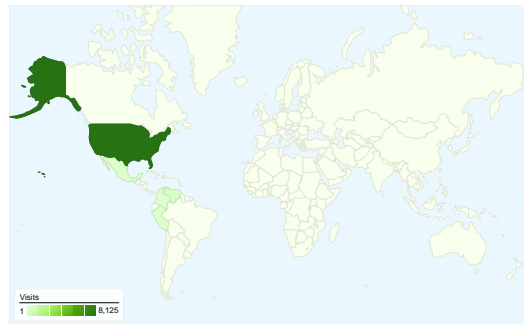

Site Usage

 **9,321** Visits

 **39.51%** Bounce Rate

 **53,447** Pageviews

 **00:05:44** Avg. Time on Site

 **5.73** Pages/Visit

 **29.03%** % New Visits

Visitors Overview

Visitors
3,051

Map Overlay world

Traffic Sources Overview

- **Referring Sites**
5,293.00 (56.79%)
- **Direct Traffic**
3,059.00 (32.82%)
- **Search Engines**
944.00 (10.13%)
- **Other**
25 (0.27%)

Content Overview

All traffic sources sent a total of 9,321 visits

 32.82% Direct Traffic

 56.79% Referring Sites

 10.13% Search Engines

- Referring Sites
5,293.00 (56.79%)
- Direct Traffic
3,059.00 (32.82%)
- Search Engines
944.00 (10.13%)
- Other
25 (0.27%)

9,321 visits came from 42 countries/territories

Site Usage

Country/Territory	Visits	Pages/Visit	Avg. Time on Site	% New Visits	Bounce Rate
Visits 9,321 % of Site Total: 100.00%	Pages/Visit 5.73 Site Avg: 5.73 (0.00%)	Avg. Time on Site 00:05:44 Site Avg: 00:05:44 (0.00%)	% New Visits 29.02% Site Avg: 29.03% (-0.04%)	Bounce Rate 39.51% Site Avg: 39.51% (0.00%)	
United States	8,125	5.99	00:05:58	24.39%	38.56%
Venezuela	339	3.81	00:03:30	59.00%	46.61%
Mexico	257	4.47	00:05:48	63.04%	45.53%
Peru	170	3.84	00:05:47	48.82%	34.12%
Colombia	160	5.52	00:05:12	65.00%	37.50%
Spain	77	3.74	00:01:14	63.64%	42.86%
Belgium	35	2.74	00:02:10	11.43%	60.00%
Argentina	28	1.71	00:01:56	57.14%	67.86%
Canada	20	1.75	00:01:33	45.00%	70.00%