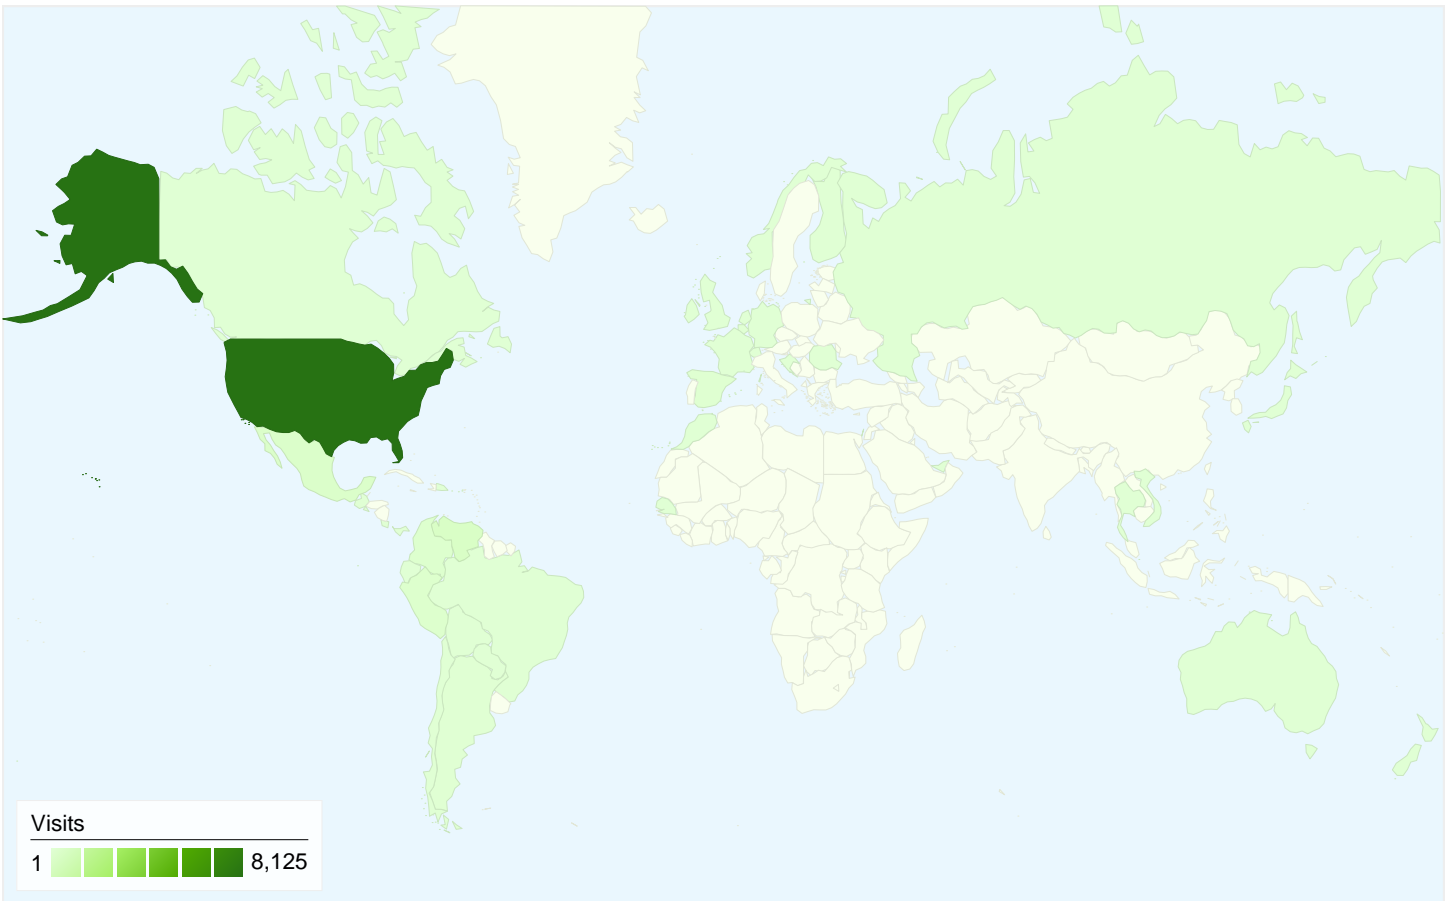

Visitors
3,051

Map Overlay world

Traffic Sources Overview

- **Referring Sites**
5,293.00 (56.79%)
- **Direct Traffic**
3,059.00 (32.82%)
- **Search Engines**
944.00 (10.13%)
- **Other**
25 (0.27%)

Content Overview

All traffic sources sent a total of 9,321 visits

 32.82% Direct Traffic

 56.79% Referring Sites

 10.13% Search Engines

- Referring Sites
5,293.00 (56.79%)
- Direct Traffic
3,059.00 (32.82%)
- Search Engines
944.00 (10.13%)
- Other
25 (0.27%)

Top Traffic Sources

Sources	Visits	% visits	Keywords	Visits	% visits
(direct) ((none))	3,059	32.82%	felixconnection	288	30.51%
google (organic)	680	7.30%	felix connection	245	25.95%
facebook.com (referral)	673	7.22%	(content targeting)	125	13.24%
felixconnection.com (referral)	346	3.71%	felixconnection.com	43	4.56%
co103w.col103.mail.live.com	257	2.76%	felix conection	19	2.01%

9,321 visits came from 42 countries/territories

Site Usage

Country/Territory	Visits	Pages/Visit	Avg. Time on Site	% New Visits	Bounce Rate
Visits 9,321 % of Site Total: 100.00%	Pages/Visit 5.73 Site Avg: 5.73 (0.00%)	Avg. Time on Site 00:05:44 Site Avg: 00:05:44 (0.00%)	% New Visits 29.02% Site Avg: 29.03% (-0.04%)	Bounce Rate 39.51% Site Avg: 39.51% (0.00%)	
United States	8,125	5.99	00:05:58	24.39%	38.56%
Venezuela	339	3.81	00:03:30	59.00%	46.61%
Mexico	257	4.47	00:05:48	63.04%	45.53%
Peru	170	3.84	00:05:47	48.82%	34.12%
Colombia	160	5.52	00:05:12	65.00%	37.50%
Spain	77	3.74	00:01:14	63.64%	42.86%
Belgium	35	2.74	00:02:10	11.43%	60.00%
Argentina	28	1.71	00:01:56	57.14%	67.86%
Canada	20	1.75	00:01:33	45.00%	70.00%