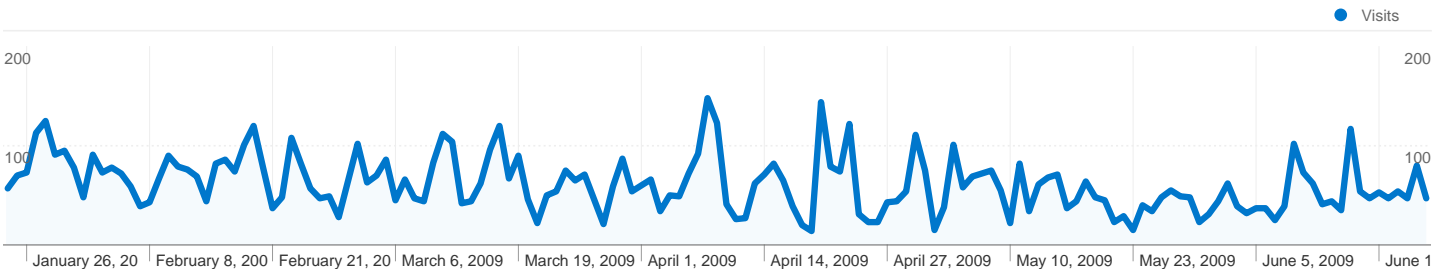

All traffic sources sent a total of 9,321 visits

32.82% Direct Traffic

56.79% Referring Sites

10.13% Search Engines

- Referring Sites
  5,293.00 (56.79%)
- Direct Traffic
  3,059.00 (32.82%)
- Search Engines
  944.00 (10.13%)
- Other
  25 (0.27%)

Top Traffic Sources

Sources	Visits	% visits	Keywords	Visits	% visits
(direct) ((none))	3,059	32.82%	felixconnection	288	30.51%
google (organic)	680	7.30%	felix connection	245	25.95%
facebook.com (referral)	673	7.22%	(content targeting)	125	13.24%
felixconnection.com (referral)	346	3.71%	felixconnection.com	43	4.56%
co103w.col103.mail.live.com	257	2.76%	felix conection	19	2.01%