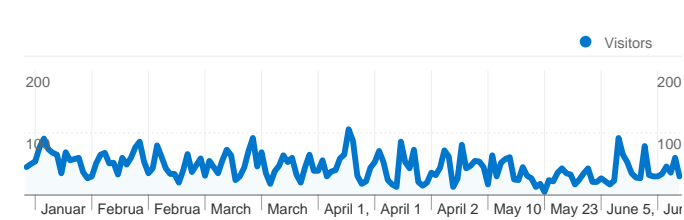

Site Usage

 **9,321** Visits

 **39.51%** Bounce Rate

 **53,447** Pageviews

 **00:05:44** Avg. Time on Site

 **5.73** Pages/Visit

 **29.03%** % New Visits

Visitors Overview

 **9,321** Visits

 **3,051** Absolute Unique Visitors

 **53,447** Pageviews

 **5.73** Average Pageviews

 **00:05:44** Time on Site

 **39.51%** Bounce Rate

 **29.03%** New Visits

Technical Profile

9,321 visits came from 42 countries/territories

Site Usage

Country/Territory	Visits	Pages/Visit	Avg. Time on Site	% New Visits	Bounce Rate
Visits 9,321 % of Site Total: 100.00%	Pages/Visit 5.73 Site Avg: 5.73 (0.00%)	Avg. Time on Site 00:05:44 Site Avg: 00:05:44 (0.00%)	% New Visits 29.02% Site Avg: 29.03% (-0.04%)	Bounce Rate 39.51% Site Avg: 39.51% (0.00%)	
United States	8,125	5.99	00:05:58	24.39%	38.56%
Venezuela	339	3.81	00:03:30	59.00%	46.61%
Mexico	257	4.47	00:05:48	63.04%	45.53%
Peru	170	3.84	00:05:47	48.82%	34.12%
Colombia	160	5.52	00:05:12	65.00%	37.50%
Spain	77	3.74	00:01:14	63.64%	42.86%
Belgium	35	2.74	00:02:10	11.43%	60.00%
Argentina	28	1.71	00:01:56	57.14%	67.86%
Canada	20	1.75	00:01:33	45.00%	70.00%

Chile	14	2.21	00:00:43	85.71%	64.29%
					1 - 10 of 42

Pages on this site were viewed a total of 53,447 times

 **53,447** Pageviews

 **36,628** Unique Views

 **39.51%** Bounce Rate

AdSense Performance

 **0** AdSense Page Impressions