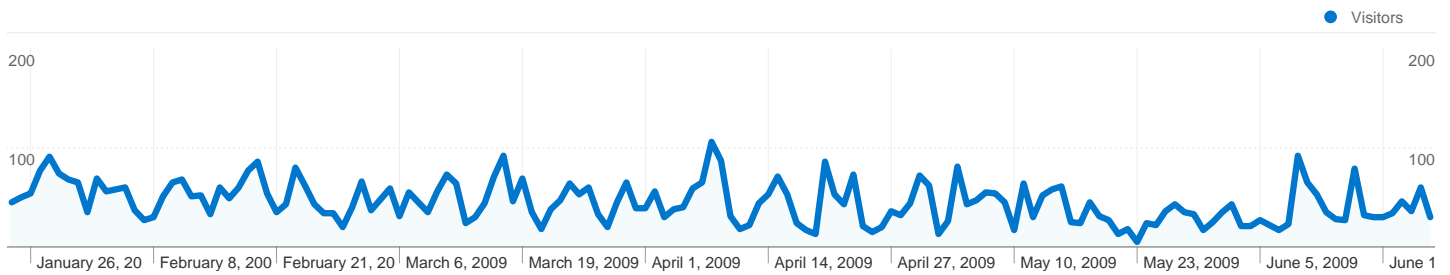

3,051 people visited this site

9,321 Visits

3,051 Absolute Unique Visitors

53,447 Pageviews

5.73 Average Pageviews

00:05:44 Time on Site

39.51% Bounce Rate

29.03% New Visits

Technical Profile

Browser	Visits	% visits	Connection Speed	Visits	% visits
Internet Explorer	6,257	67.13%	Cable	3,812	40.90%
Firefox	1,226	13.15%	DSL	2,664	28.58%
Chrome	1,080	11.59%	Unknown	2,559	27.45%
Safari	710	7.62%	T1	223	2.39%
Mozilla Compatible Agent	11	0.12%	OC3	35	0.38%